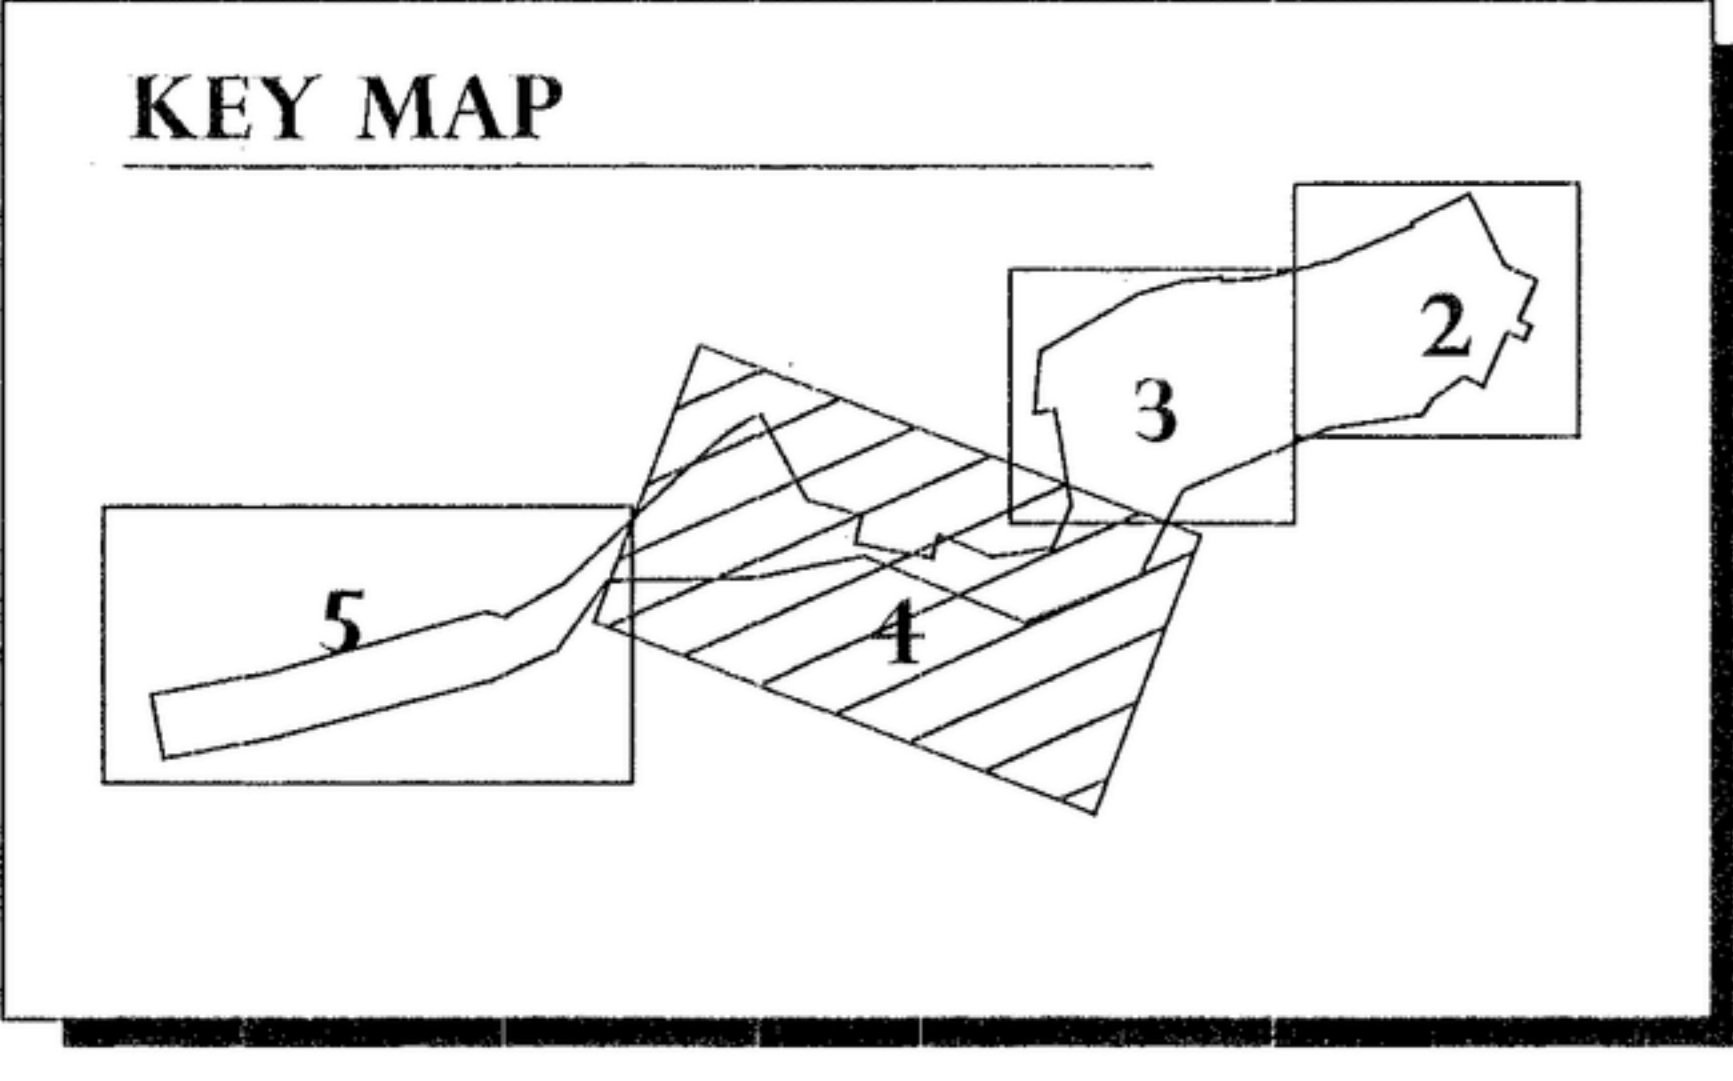

HIGHLANDS COVE SUBDIVISION NO. 2

T-O ENGINEERS
 2471 S. TITANIUM PLACE
 MERIDIAN, IDAHO 83642-6703
 PHONE: (208) 323-2288 FAX: (208) 323-2399